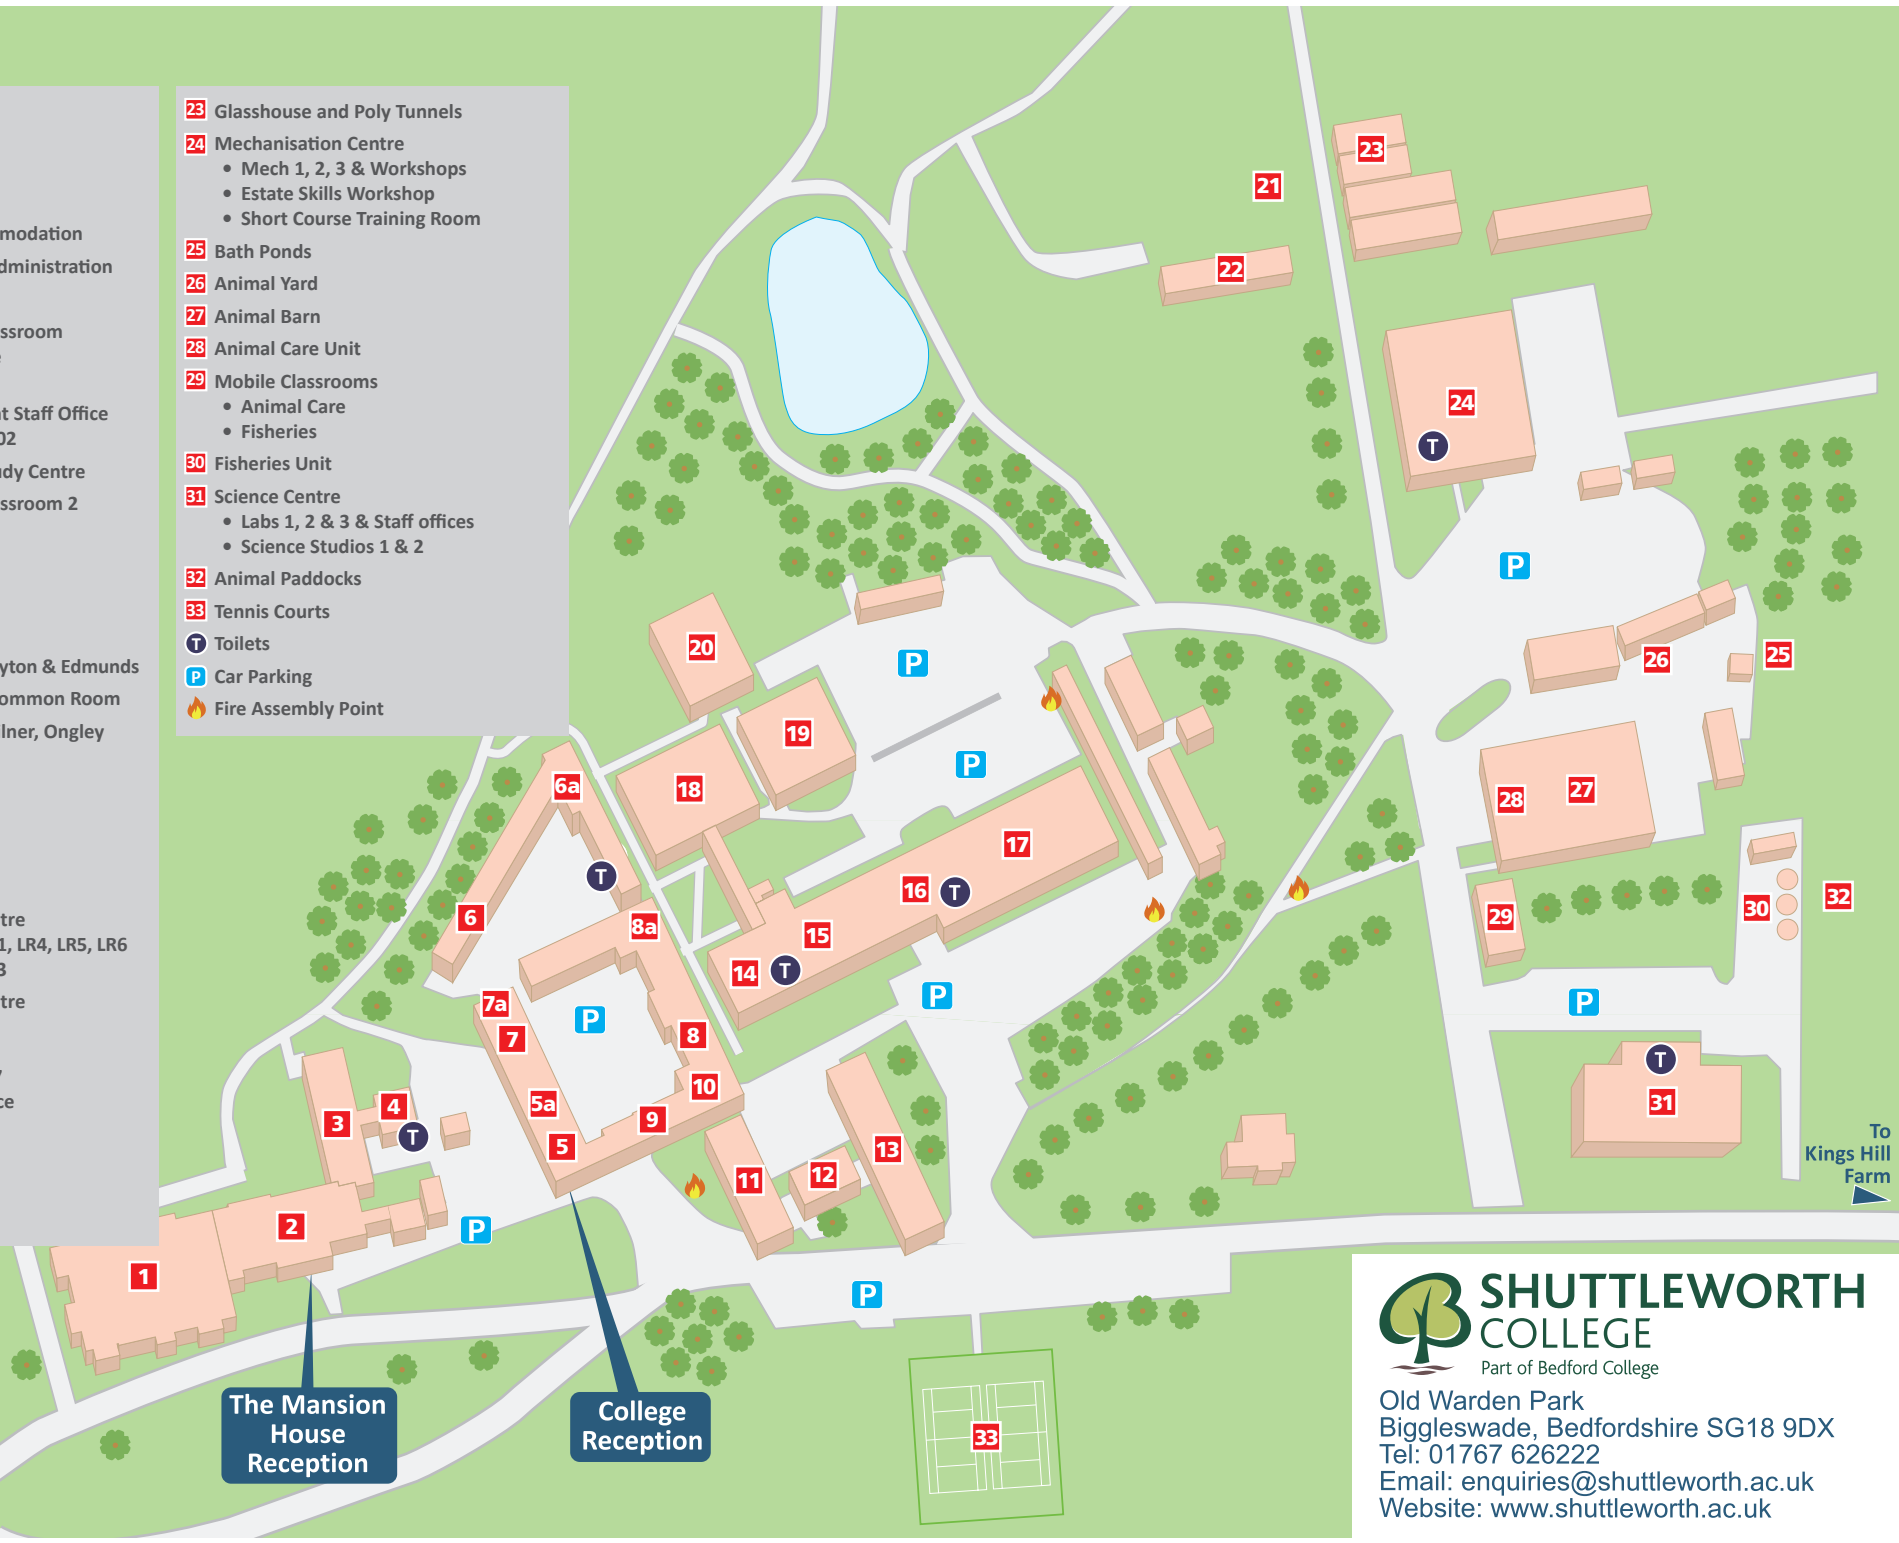

Buildings Key:

- **1** The Mansion House
- **2** East Wing
  - Shuttleworth Trust
- **3** Garden Suite
- **4** Chris Smart Suite Accomodation
- **5** College Reception & Administration
- **5a** The Haven
- **6** Outdoor Education Classroom
  - Maintenance Office
- **6a** Red Brick Barn
  - Land & Environment Staff Office
  - Computer Suite BA02
- **7** Additional Support Study Centre
- **7a** Outdoor Education Classroom 2
- **8** Courtyard Florist Shop
- **8a** Student Centre
- **9** Floristry Studio
- **10** Squash Court
- **11** Halls of Residence - Clayton & Edmunds
- **12** Residential Students Common Room
- **13** Halls of Residence - Milner, Ongley & Patworth
- **14** Lecture Theatre
- **15** Russell Hall and Foyer
- **16** Munch & Mocha
- **17** Sports Hall
- **18** Learning Resource Centre
  - Computer Suites LR1, LR4, LR5, LR6
  - Classrooms LR2, LR3
- **19** Learning Resource Centre
  - Library
  - HE Centre
  - Computer Suite LR7
  - Quiet Learning Space
- **20** Design Centre
  - Computer Suite IT3
- **21** Walled Garden
- **22** Potting Shed

- **23** Glasshouse and Poly Tunnels
- **24** Mechanisation Centre
  - Mech 1, 2, 3 & Workshops
  - Estate Skills Workshop
  - Short Course Training Room
- **25** Bath Ponds
- **26** Animal Yard
- **27** Animal Barn
- **28** Animal Care Unit
- **29** Mobile Classrooms
  - Animal Care
  - Fisheries
- **30** Fisheries Unit
- **31** Science Centre
  - Labs 1, 2 & 3 & Staff offices
  - Science Studios 1 & 2
- **32** Animal Paddocks
- **33** Tennis Courts
- **T** Toilets
- **P** Car Parking
- **🔥** Fire Assembly Point

The Mansion House Reception

College Reception